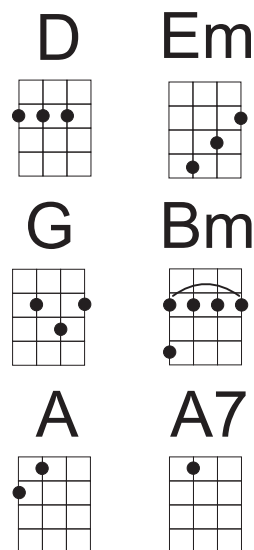

# Close Your Eyes

intro: [D G D A Em Bm A G]

Well, the [D] sun is surely [G] sink[D]ing [A] down  
And the [Em] moon is [Bm] slowly [A] ris[G]ing [A7]  
So [D] this old world must [G] still be [D] spinning [A] round  
And [Em] I [Bm] still [A] love [D] you [G-D-A-D]

So [G] close [Bm] your [A] eyes  
[C] You can close your [G] eyes, it's all [Bm] right  
[Em] I don't know no [A] love songs  
And [C] I can't sing the [G] blues any[Bm]more  
But [Em] I can [A] sing this [G] song  
And [Em] you can [A] sing this [G] song  
[A] when I'm [Bm] gone  
[G-D-A-D]

So [G] close [Bm] your [A] eyes  
[C] You can close your [G] eyes, it's all [Bm] right  
[Em] I don't know no [A] love songs  
And [C] I can't sing the [G] blues any[Bm]more  
But [Em] I can [A] sing this [G] song  
And [Em] you can [A] sing this [G] song  
[A] when I'm [Bm] gone